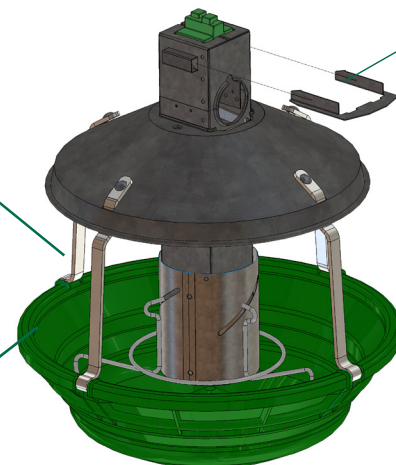

NEW PRODUCT RELEASE

VAL-CO Introduces Two-Piece Tower Turkey Feeders!

Two-piece Tower Turkey Pan (460280)

The new two-piece tower turkey pan is ideal for retrofits or replacements. This new tower allows the feeder to be installed directly on to the feed line in place, rather than slid on from the end.

Features & Benefits

- Easily installs in place on the feed line.
- Durable metal construction for stability.
- U-Clip ensures pan locks securely to the line.
- Taller struts allow easy access for larger birds.

Two-piece tower easily connects to feed tube for quick installation.

U-Clip to lock pan on the line.

Best Regards,
Sean Francey, General Manager

Taller struts for more head room.

Sturdy plastic pan withstands aggressive feeding of large birds.