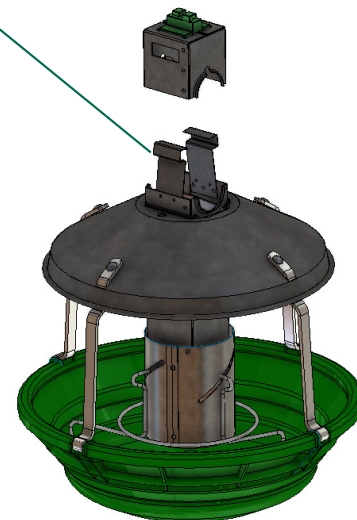

NEW PRODUCT RELEASE

VAL-CO Introduces Two-Piece Tower Turkey Feeders!

Two-piece Tower Turkey Pan (460280)

The new two-piece tower turkey pan is ideal for retrofits or replacements. This new tower allows the feeder to be installed directly on to the feed line in place, rather than slid on from the end.

Features & Benefits

- Easily installs in place on the feed line.
- Durable metal construction for stability.
- U-Clip ensures pan locks securely to the line.
- Taller struts allow easy access for larger birds.

Two-piece tower easily connects to feed tube for quick installation.

U-Clip to lock pan on the line.

Best Regards,
Sean Francey, General Manager

Taller struts for more head room.

Sturdy plastic pan withstands aggressive feeding of large birds.