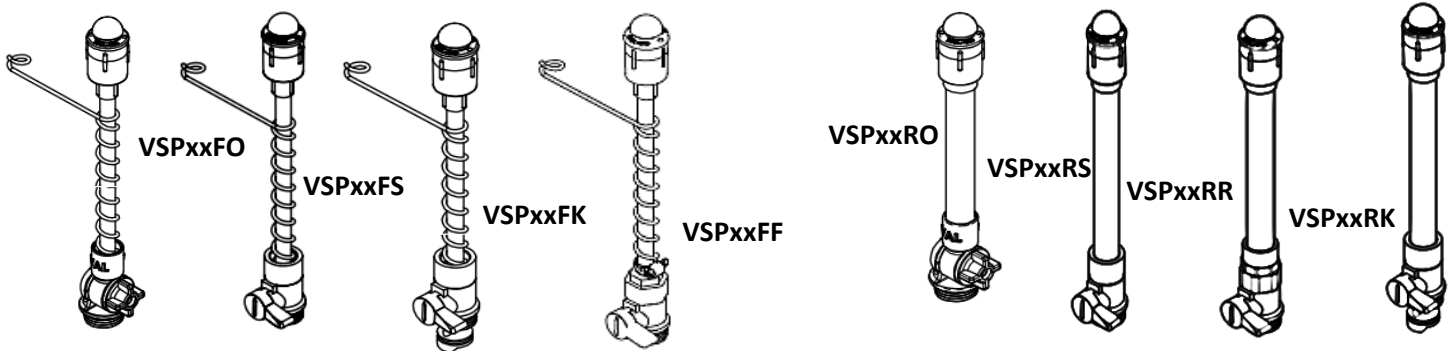

FLEX STANDPIPE

Foldover Standpipes		SHIP WEIGHT		LIST PRICE
		LBS.	KG.	
CATALOG #	ITEM DESCRIPTION			
VSP18FO	FLEX SP ASSY, 18", FOLD OVER	0.44	0.20	
VSP24FO	FLEX SP ASSY, 24", FOLD OVER	0.50	0.23	
VSP30FO	FLEX SP ASSY, 30", FOLD OVER	0.47	0.21	
Shutoff Standpipes				
VSP18FS	FLEX SP ASSY, 18", SHUTOFF	0.36	0.16	
VSP24FS	FLEX SP ASSY, 24", SHUTOFF	0.49	0.22	
VSP30FS	FLEX SP ASSY, 30", SHUTOFF	0.56	0.25	
1/2" NPT Standpipes				
VSP18FK	FLEX SP ASSY, 18", INTAKE	0.35	0.16	
VSP24FK	FLEX SP ASSY, 24", INTAKE	0.44	0.20	
VSP30FK	FLEX SP ASSY, 30", INTAKE	0.46	0.21	
Shutoff with Barb and Hose Clamp				
VSP24FF	FLEX SP ASSY, 24", SHUTOFF with Barb and Hose Clamp	0.53	0.24	
VSP30FF	FLEX SP ASSY, 30", SHUTOFF with Barb and Hose Clamp	0.53	0.24	

RIGID STANDPIPE

Foldover Standpipes		SHIP WEIGHT		LIST PRICE
		LBS.	KG.	
CATALOG #	ITEM DESCRIPTION			
VSP12RO	RIGID SP ASSY, 12", FOLD OVER	0.22	0.10	
VSP18RO	RIGID SP ASSY, 18", FOLD OVER	0.33	0.15	
VSP24RO	RIGID SP ASSY, 24", FOLD OVER	0.37	0.17	
VSP30RO	RIGID SP ASSY, 30", FOLD OVER	0.40	0.18	
VSP36RO	RIGID SP ASSY, 36", FOLD OVER	0.38	0.17	
Shutoff Standpipes				
VSP12RS	RIGID SP ASSY, 12", SHUTOFF	0.30	0.14	
VSP18RS	RIGID SP ASSY, 18", SHUTOFF	0.32	0.15	
VSP24RS	RIGID SP ASSY, 24", SHUTOFF	0.40	0.18	
VSP30RS	RIGID SP ASSY, 30", SHUTOFF	0.32	0.14	
VSP36RS	RIGID SP ASSY, 36", SHUTOFF	0.36	0.16	
1/2" NPT Standpipes				
VSP12RR	RIGID SP ASSY, 12", 1/2" NPT	0.24	0.11	
VSP18RR	RIGID SP ASSY, 18", 1/2" NPT	0.29	0.13	
VSP24RR	RIGID SP ASSY, 24", 1/2" NPT	0.41	0.19	
VSP30RR	RIGID SP ASSY, 30", 1/2" NPT	0.39	0.18	
VSP36RR	RIGID SP ASSY, 36", 1/2" NPT	0.44	0.20	
Intake Standpipes				
VSP12RK	RIGID SP ASSY, 12", INTAKE	0.21	0.10	
VSP18RK	RIGID SP ASSY, 18", INTAKE	0.25	0.11	
VSP24RK	RIGID SP ASSY, 24", INTAKE	0.29	0.13	
VSP30RK	RIGID SP ASSY, 30", INTAKE	0.33	0.15	
VSP36RK	RIGID SP ASSY, 36", INTAKE	0.37	0.17	

BRUSHES FOR STANDPIPES

VB151	Bottle Brush for Rigid Standpipe	0.11	0.05	
VB151F	Bottle Brush for Flex Standpipe	0.11	0.05	