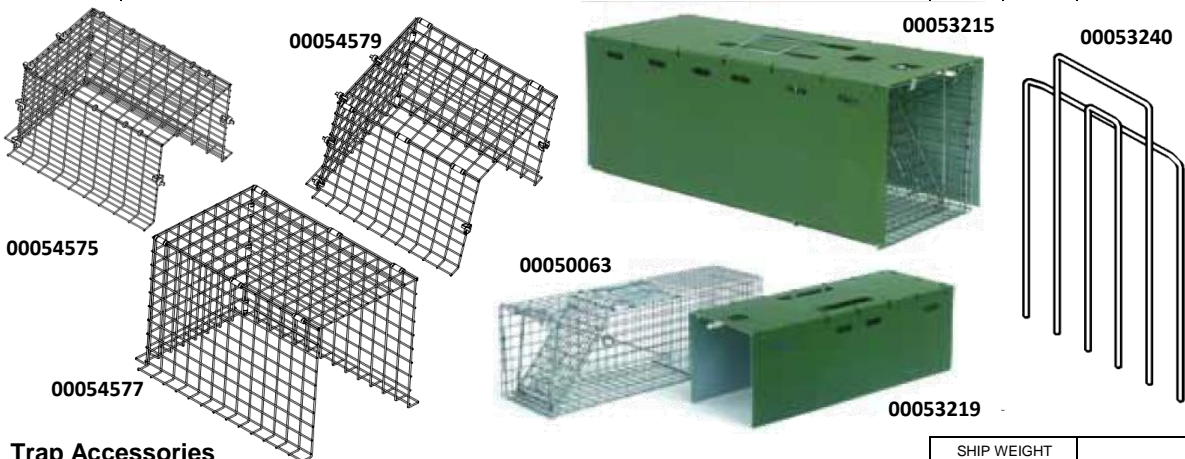

SECTION 46

Rear Release Models

CATALOG #	Trap Size	Trap Mesh	ITEM DESCRIPTION Application	SHIP WEIGHT		LIST PRICE
				LBS.	KG.	
00052818	18" x 5" x 5"	1/2" x 1" x 16 Gauge	Red Squirrels, Rats, Muskrats	3.0	1.36	
00052824	24" x 7" x 8"	1" x 1" x 14 Gauge	Rabbits, Skunks, Squirrels	5.7	2.59	
00052830	30" x 11" x 12"	1" x 1" x 14 Gauge	Racoons, Opossums, Cats	11.5	5.22	
00052836	36" x 11" x 12"	1" x 1" x 14 Gauge	Woodchucks, Larger Cats, Larger Racoons	12.8	5.81	
00052842	42" x 15" x 18"	1" x 1" x 12 Gauge	Foxes, Coyotes, Bobcats	26.5	12.02	
00052848	48" x 15" x 22"	1" x 2" x 12 Gauge	Small Dogs, Larger Coyotes	31.8	14.42	
00052860	60" x 20" x 28"	1" x 1" x 12 Gauge	Medium Dog Sized Animals	54.5	24.72	
00052872	72" x 20" x 28"	1" x 1" x 12 Gauge	Large Dog Sized Animals	51.9	23.54	

Professional Models (Heavier Duty Components for Extended life)

00054124	24" x 7" x 8"	1" x 1" x 14 Gauge	Skunks, Squirrels, Chipmunks	6.0	2.72	
00054130	30" x 11" x 12"	1" x 1" x 14 Gauge	Racoons, Opossums, Small Cats	12.7	5.76	
00054136	36" x 11" x 12"	1" x 1" x 14 Gauge	Woodchucks, Cats, Larger Racoons	14.5	6.58	