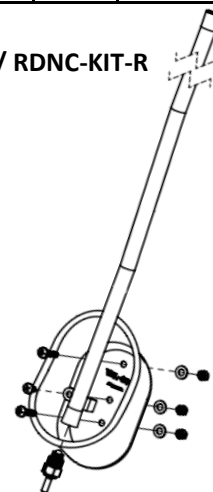

Notes:

Do not use these products on hogs with nose rings.

Do not mount cups on the ends of pen walls, outside corners, or other exposed areas.

SWINE WATERERS

| CUP WATERING | | SHIP WEIGHT | | LIST PRICE |
|--------------|---|-------------|-----|------------|
| | | LBS. | KG. | |
| CATALOG # | ITEM DESCRIPTION | | | |
| RDWF-KIT-R | Wean/Finish Cup Kit (Includes Cup, Pipe, Nipple w/ Rubber Spring, & HRDW) | 4.9 | 2.2 | |
| RDNC-KIT-R | Nursery Cup Kit (Includes Cup, Pipe, Nipple w/ Rubber Spring, & HRDW) | 3.7 | 1.7 | |
| RDWFN-BP | Cup Mounting Plate - for single cup installations | 1.1 | 0.5 | |
| RDWCP-KIT | Drinker Cup Plumbing Kit | 0.4 | 0.2 | |
| 781000 | Wean/Finish Cup Only | 1.8 | 0.8 | |
| 781001 | Nursery Cup Only | 1.0 | 0.5 | |
| RDSS48PAD | 48" SS Pipe with Off-Set - Wean to Finish | 2.6 | 1.2 | |
| RDSS36P | 36" SS Pipe with Off-Set - Nursery | 0.0 | 0.0 | |
| RDZP-GB1 | Top Gate Bracket with Clamp - Wean-to-Finish | 0.7 | 0.3 | |
| RDZP-N-GB1 | Top Gate Bracket with Clamp - Nursery | 0.0 | 0.0 | |
| 781006 | Cup nipple, rubber spring | 0.1 | 0.1 | |

781006

781000/781001

RDWCP-KIT

RDZP-GB1
RDZP-N-GB1

RDWF-KIT-R / RDNC-KIT-R

SWINGING WATERING

| | | | | |
|--------|-----------------------------------|-----|-----|--|
| 781008 | Swine Bite Drinker, Rubber Spring | 0.2 | 0.1 | |
| 781024 | 24" Long Flat Y SS Swinger | 2.6 | 1.2 | |
| 781036 | 36" Long Flat Y SS Swinger | 3.5 | 1.6 | |

781008

781024 24"
781036 36"

ACCESSORIES

| | | | | |
|--------|------------------------------------|-----|-----|--|
| 820341 | Dosatron Medicator Kit (D25RE5) | 4.0 | 1.8 | |
| VM507 | Hook-Up Kit for Dosatron Medicator | 1.8 | 0.8 | |