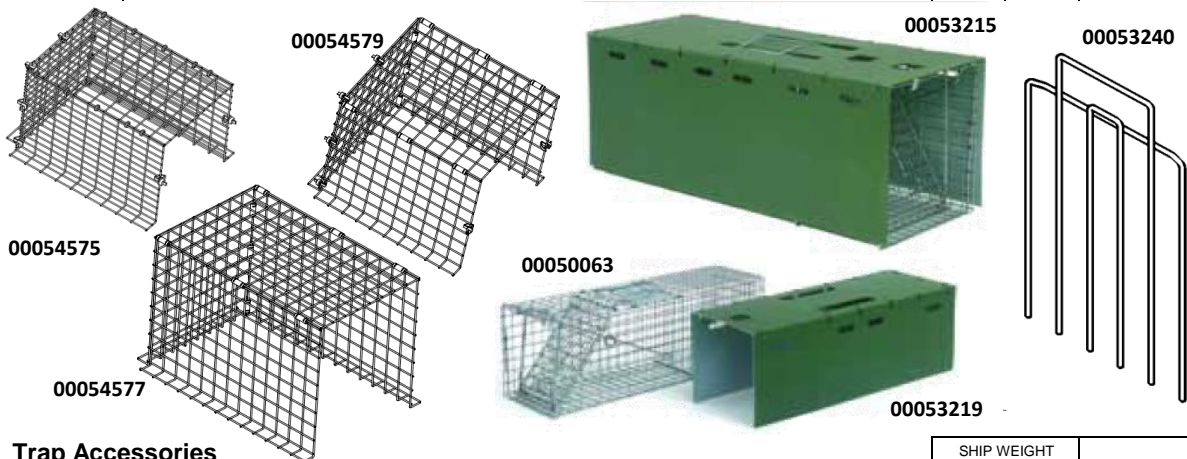

SECTION 46

Rear Release Models

CATALOG #	Trap Size	Trap Mesh	ITEM DESCRIPTION Application	SHIP WEIGHT		LIST PRICE
				LBS.	KG.	
00052818	18" x 5" x 5"	1/2" x 1" x 16 Gauge	Red Squirrels, Rats, Muskrats	3.0	1.36	
00052824	24" x 7" x 8"	1" x 1" x 14 Gauge	Rabbits, Skunks, Squirrels	5.7	2.59	
00052830	30" x 11" x 12"	1" x 1" x 14 Gauge	Racoons, Opossums, Cats	11.5	5.22	
00052836	36" x 11" x 12"	1" x 1" x 14 Gauge	Woodchucks, Larger Cats, Larger Racoons	12.8	5.81	
00052842	42" x 15" x 18"	1" x 1" x 12 Gauge	Foxes, Coyotes, Bobcats	26.5	12.02	
00052848	48" x 15" x 22"	1" x 2" x 12 Gauge	Small Dogs, Larger Coyotes	31.8	14.42	
00052860	60" x 20" x 28"	1" x 1" x 12 Gauge	Medium Dog Sized Animals	54.5	24.72	
00052872	72" x 20" x 28"	1" x 1" x 12 Gauge	Large Dog Sized Animals	51.9	23.54	

Professional Models (Heavier Duty Components for Extended life)

00054124	24" x 7" x 8"	1" x 1" x 14 Gauge	Skunks, Squirrels, Chipmunks	6.0	2.72	
00054130	30" x 11" x 12"	1" x 1" x 14 Gauge	Racoons, Opossums, Small Cats	12.7	5.76	
00054136	36" x 11" x 12"	1" x 1" x 14 Gauge	Woodchucks, Cats, Larger Racoons	14.5	6.58	