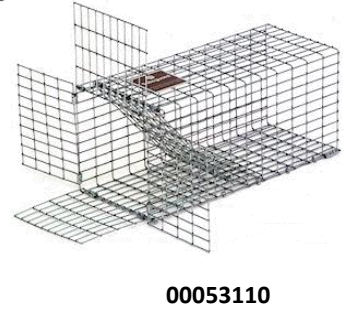

Professional Models (Heavier Duty Components for Extended life)

00054124	24" x 7" x 8"	1" x 1" x 14 Gauge	Skunks, Squirrels, Chipmunks	6.0	2.72	
00054130	30" x 11" x 12"	1" x 1" x 14 Gauge	Racoons, Opossums, Small Cats	12.7	5.76	
00054136	36" x 11" x 12"	1" x 1" x 14 Gauge	Woodchucks, Cats, Larger Racoons	14.5	6.58	

Trap Accessories

CATALOG #	Trap Size	Trap Mesh	ITEM DESCRIPTION Application	SHIP WEIGHT		LIST PRICE
				LBS.	KG.	
00054575	18" Trap Nose Cone extension - Can be used in all Direction (6 Pack)			5.1	2.31	
00054577	24" Trap Nose Cone extension - Used for Top /Bottom (6 Pack)			9.7	4.40	
00054579	24" Trap Nose Cone extension - Used for Sides (6 Pack)			7.9	3.58	
00053645	15" & 18" Trap Cover - (Protect you and your Animal from Harm)			1.4	0.63	
00053219	24" Trap Cover - (Protect you and your Animal from Harm)			2.4	1.07	
00053240	Trap Fork - (To Control the movement or separate multiple trapped animals)			2.0	0.91	
00053215	30", 35" & 36" Trap Cover - (Protect you and your Animal from Harm)			5.0	2.27	
00054599	Door Liner 10 1/8" Plastic Wire Protector			0.0	0.01	

SECTION 46

Safeguard™
 A VAL-CO™ Product

Specialty Traps

CATALOG #	Trap Size	Trap Mesh	ITEM DESCRIPTION Application	SHIP WEIGHT		LIST PRICE
				LBS.	KG.	
00053000	36" x 11" x 12"	1/2" x 1" x 14 Gauge	Burrowing Animals, Woodchucks, Skunks	14.5	6.58	
00053800	30" x 20" x 18"	1" x 1" x 14 Gauge	Turtle Trap - Floating / Land Application	28.3	12.84	
00053100	20" x 11" x 12"	1" x 1" x 14 Gauge	Top End Opening Animal Carrier	9.6	4.35	
00050460	18" x 36" x 18"	includes 00050466	Poultry Layer Cage	24.0	10.89	
00053120	3" x 3" x 10"	1/2" x 1" x 16 Gauge	Small Critters	1.0	0.45	
00053825	5" x 5" x 30"	1/2" x 1" x 16 Gauge	Controller Multi-Catch Extender	5.8	2.63	
00053110	5" x 5" x 12"	1/2" x 1" x 16 Gauge	Medium Critters	1.7	0.77	
00053820	3 1/2" x 3 1/2" x 24"	1/2" x 1" x 16 Gauge	Controller Multi-Catch Extender	2.0	0.91	