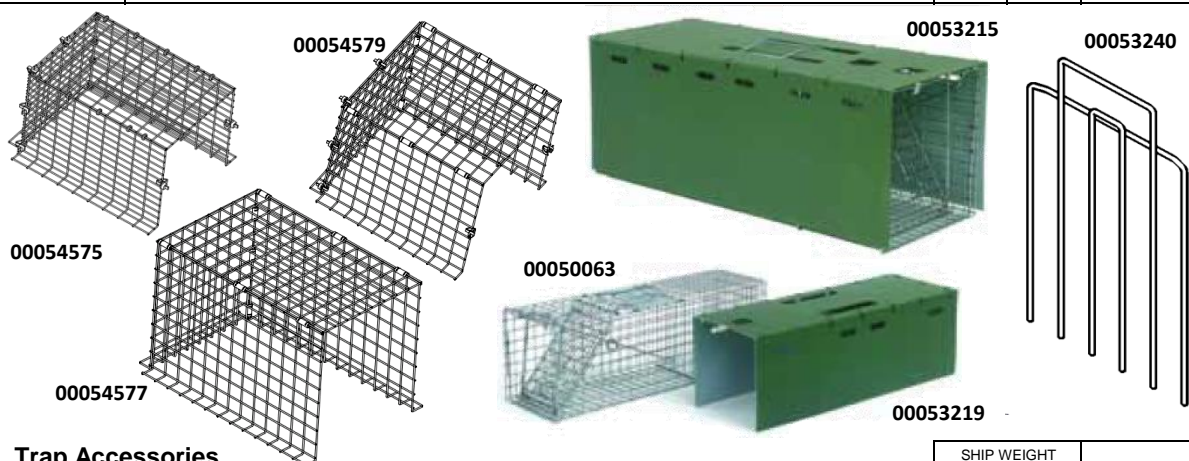

SECTION 46

Rear Release Models

CATALOG #	Trap Size	Trap Mesh	ITEM DESCRIPTION Application	SHIP WEIGHT		LIST PRICE
				LBS.	KG.	
00052818	18" x 5" x 5"	1/2" x 1" x 16 Gauge	Red Squirrels, Rats, Muskrats	3.0	1.36	
00052824	24" x 7" x 8"	1" x 1" x 14 Gauge	Rabbits, Skunks, Squirrels	5.7	2.59	
00052830	30" x 11" x 12"	1" x 1" x 14 Gauge	Racoons, Opossums, Cats	11.5	5.22	
00052836	36" x 11" x 12"	1" x 1" x 14 Gauge	Woodchucks, Larger Cats, Larger Racoons	12.8	5.81	
00052842	42" x 15" x 18"	1" x 1" x 12 Gauge	Foxes, Coyotes, Bobcats	26.5	12.02	
00052848	48" x 15" x 22"	1" x 2" x 12 Gauge	Small Dogs, Larger Coyotes	31.8	14.42	
00052860	60" x 20" x 28"	1" x 1" x 12 Gauge	Medium Dog Sized Animals	54.5	24.72	
00052872	72" x 20" x 28"	1" x 1" x 12 Gauge	Large Dog Sized Animals	51.9	23.54	

Professional Models (Heavier Duty Components for Extended life)

00054124	24" x 7" x 8"	1" x 1" x 14 Gauge	Skunks, Squirrels, Chipmunks	6.0	2.72	
00054130	30" x 11" x 12"	1" x 1" x 14 Gauge	Racoons, Opossums, Small Cats	12.7	5.76	
00054136	36" x 11" x 12"	1" x 1" x 14 Gauge	Woodchucks, Cats, Larger Racoons	14.5	6.58	