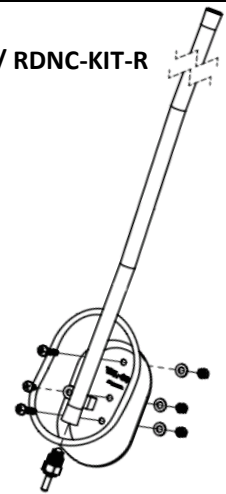

### IN THIS CATALOG SECTION

PAGE NUMBER	CONTENTS
07-02	Application Chart
07-02	Cup Waterers
07-02	Swinging Waterers
07-02	Accessories

## SWINE WATERERS

CUP WATERING	CATALOG #	ITEM DESCRIPTION	SHIP WEIGHT		LIST PRICE
			LBS.	KG.	
	RDWF-KIT-R	Wean/Finish Cup Kit (Includes Cup, Pipe, Nipple w/ Rubber Spring, & HRDW)	4.9	2.2	
	RDNC-KIT-R	Nursery Cup Kit (Includes Cup, Pipe, Nipple w/ Rubber Spring, & HRDW)	3.7	1.7	
	RDWFN-BP	Cup Mounting Plate - for single cup installations	1.1	0.5	
	RDWCP-KIT	Drinker Cup Plumbing Kit	0.4	0.2	
	781000	Wean/Finish Cup Only	1.8	0.8	
	781001	Nursery Cup Only	1.0	0.5	
	RDSS48PAD	48" SS Pipe with Off-Set - Wean to Finish	2.6	1.2	
	RDSS36P	36" SS Pipe with Off-Set - Nursery	0.0	0.0	
	RDZP-GB1	Top Gate Bracket with Clamp - Wean-to-Finish	0.7	0.3	
	RDZP-N-GB1	Top Gate Bracket with Clamp - Nursery	0.0	0.0	
	781006	Cup nipple, rubber spring	0.1	0.1	

781006

781000/781001

RDWCP-KIT

RDZP-GB1  
RDZP-N-GD1

RDWF-KIT-R / RDNC-KIT-R

## SWINGING WATERING

781008	Swine Bite Drinker, Rubber Spring	0.2	0.1	
781024	24" Long Flat Y SS Swinger	2.6	1.2	
781036	36" Long Flat Y SS Swinger	3.5	1.6	

781008

781024 24"  
781036 36"