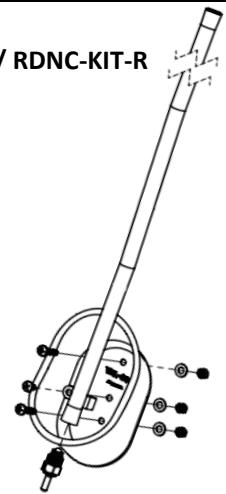

### IN THIS CATALOG SECTION

PAGE NUMBER	CONTENTS
07-02	Application Chart
07-02	Cup Waterers
07-02	Swinging Waterers
07-02	Accessories

## SWINE WATERERS

CUP WATERING		SHIP WEIGHT		LIST PRICE
		LBS.	KG.	
CATALOG #	ITEM DESCRIPTION			
RDWF-KIT-R	Wean/Finish Cup Kit (Includes Cup, Pipe, Nipple w/ Rubber Spring, & HRDW)	4.9	2.2	
RDNC-KIT-R	Nursery Cup Kit (Includes Cup, Pipe, Nipple w/ Rubber Spring, & HRDW)	3.7	1.7	
RDWFN-BP	Cup Mounting Plate - for single cup installations	1.1	0.5	
RDWCP-KIT	Drinker Cup Plumbing Kit	0.4	0.2	
781000	Wean/Finish Cup Only	1.8	0.8	
781001	Nursery Cup Only	1.0	0.5	
RDSS48PAD	48" SS Pipe with Off-Set - Wean to Finish	2.6	1.2	
RDSS36P	36" SS Pipe with Off-Set - Nursery	0.0	0.0	
RDZP-GB1	Top Gate Bracket with Clamp - Wean-to-Finish	0.7	0.3	
RDZP-N-GB1	Top Gate Bracket with Clamp - Nursery	0.0	0.0	
781006	Cup nipple, rubber spring	0.1	0.1	

781006

781000/781001

RDWCP-KIT

RDZP-GB1  
RDZP-N-GD1

RDWF-KIT-R / RDNC-KIT-R

## SWINGING WATERING

781008	Swine Bite Drinker, Rubber Spring	0.2	0.1	
781024	24" Long Flat Y SS Swinger	2.6	1.2	
781036	36" Long Flat Y SS Swinger	3.5	1.6	

781008

781024 24"  
781036 36"